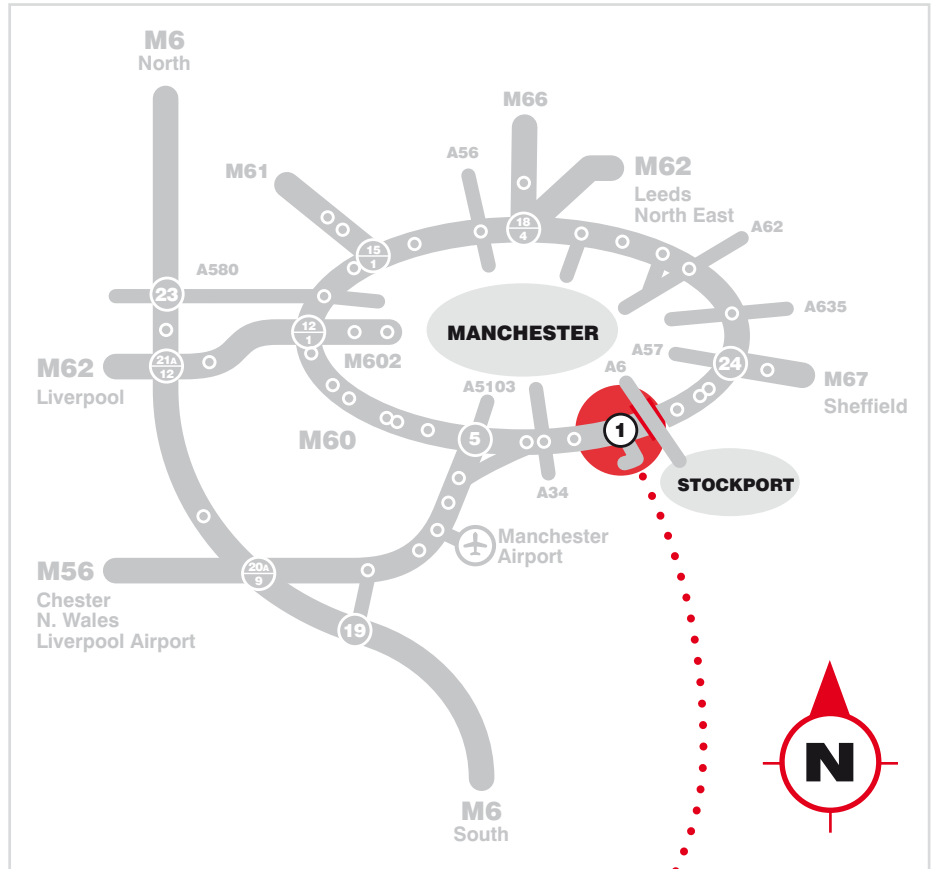

# Directions to Equity Solutions and Partners

Equity Solutions and Partners' new offices are easy to find, within metres of Junction 1 of the M60 at Stockport.

Drivers approaching on the M6 should exit at Junctions 19 or 20A and head towards Manchester/Stockport on the M56, then the M60 eastbound [signposted Stockport/Manchester Airport].

Leave the M60 at Junction 1 [signposted Stockport West] – look out for the Co-operative Bank pyramid building – and proceed around the roundabout to the right [signposted Stockport West, Cheadle and Yew Street].

Drivers from the east/north east should proceed around the M60 in a clockwise direction, leaving the motorway at Junction 1 – just after the large viaduct arches. Turn left off the exit [signposted Stockport West, Cheadle and Yew Street].

Turn immediately right into Yew Street by the pyramid and follow the road around to Kings Reach entrance and Building 1000.